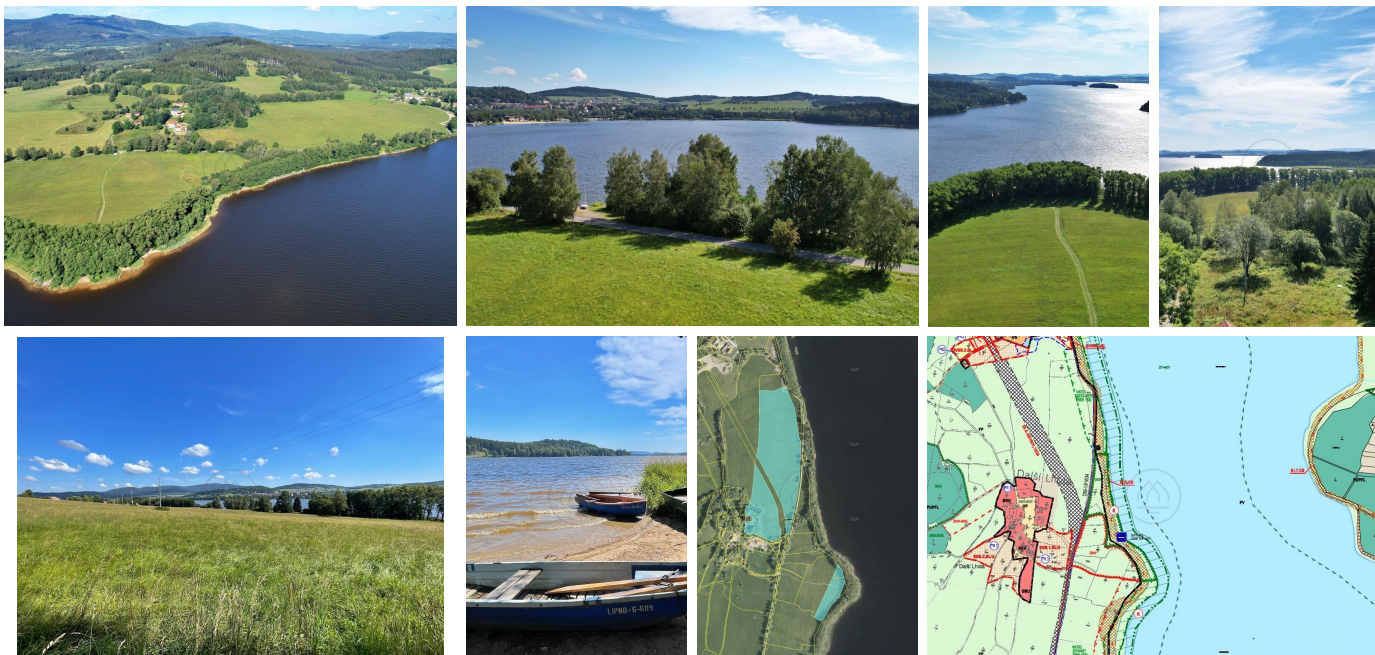

Pozemky u vody 123.129 m² - Bližší Lhota - ADALBERT STIFTER HOF - en

Horní Planá

Location

123129 m²

Plot size

on request

Price

Description

Parameters

Reference number:	648670	Plot size:	123129 m²
Type:	Plot, Building mixed	Energy Class:	G - Extremely inefficient
Ownership:	ltd.	Parking:	Not specified
Price :	on request		
Address:	Horní Planá		