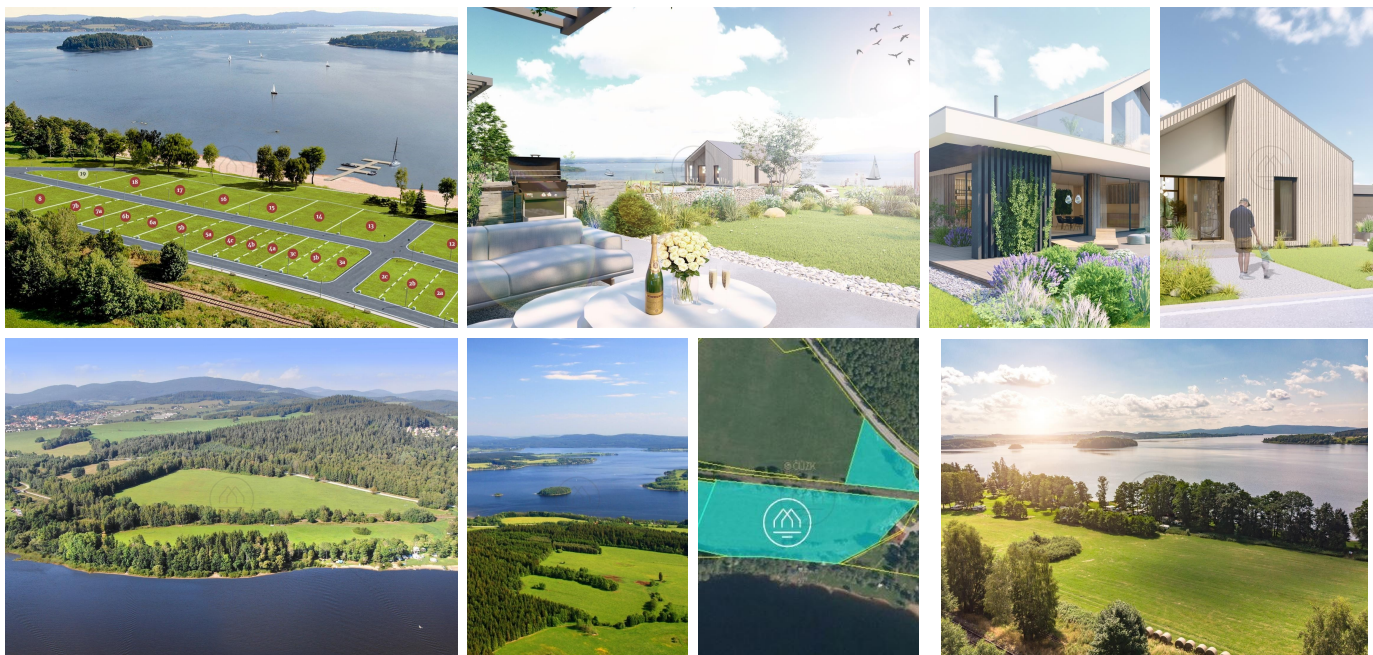

LIPNO REAL
Exclusive real estate around lake
Lipno

+420 601 005 006
info@lipno-real.com
www.lipno-real.com

The last building plot of 1,000 m² right by the shore - LIPNO LIFE

Horní Planá
Location

1000 m²
Plot size