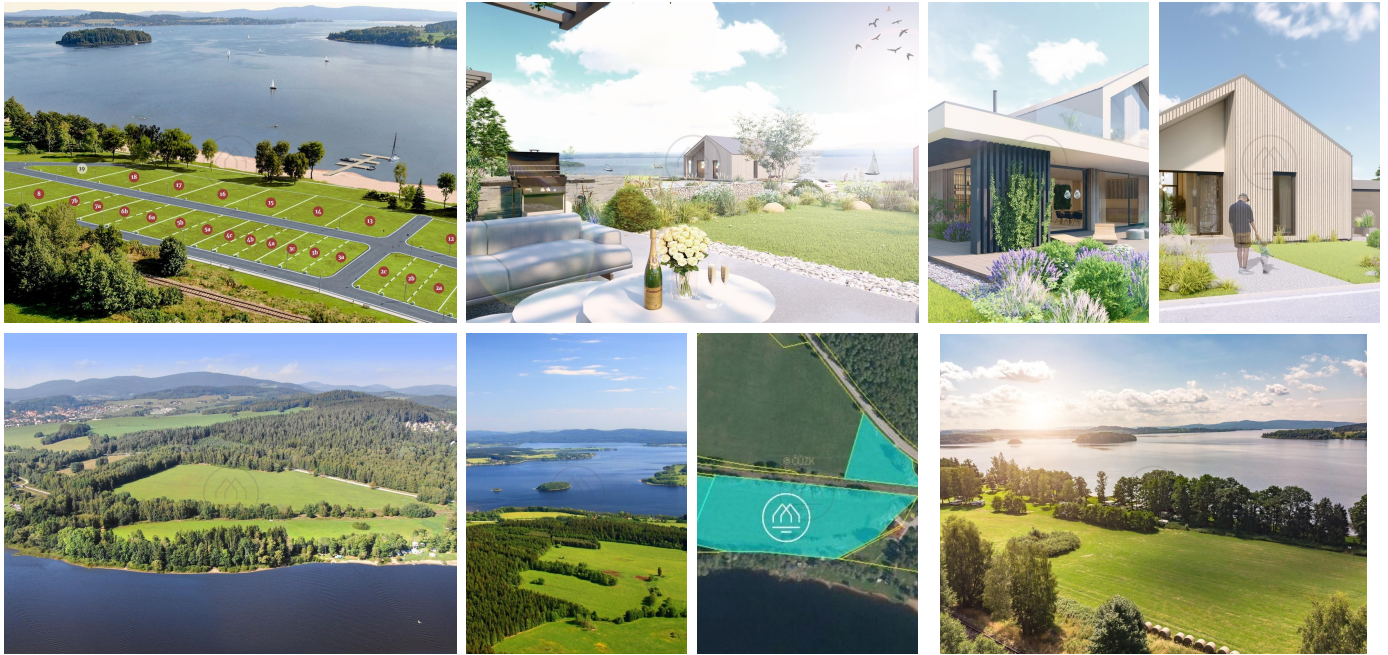

# The last building plot of 1,000 m<sup>2</sup> right by the shore - LIPNO LIFE

**Horní Planá**  
Location

**1000 m<sup>2</sup>**  
Plot size

**on request**  
Price